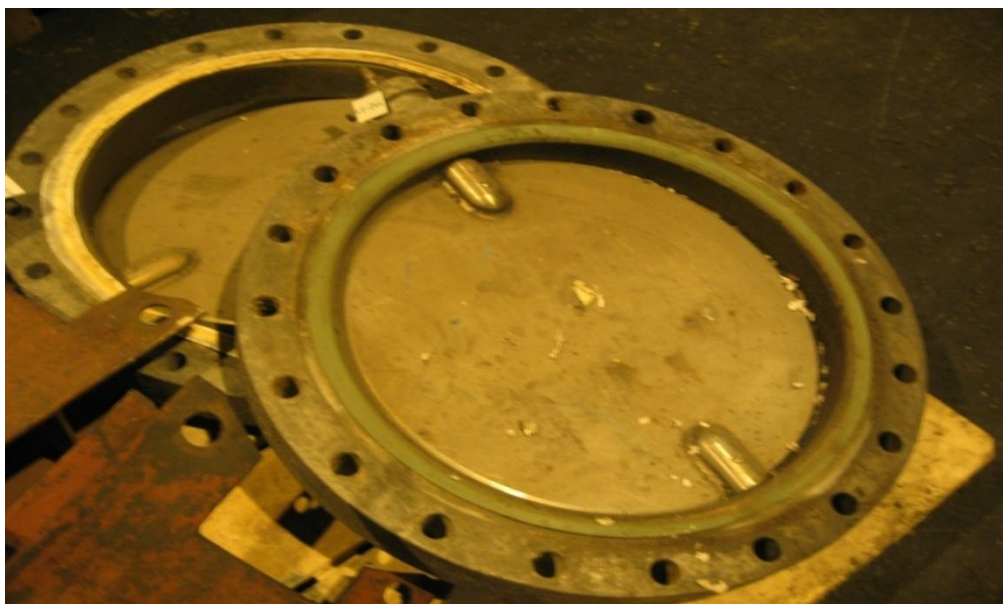

INSTRUMENT VALVES

Condition: Used, second-hand equipment.

Asked price: 2500€

Offered as complete set of valves and in existing condition.

For further information contact PROMT International AB.

Phone: +4654 241 00 00, fax: +4654 241 00 10 or info@prompt.se.

Subject to prior sale.

See list of included valves on next page.

Instrument valves

No.	Valve type	Connection	Pipe dim DN	Pressure class PN	Build length (mm)	Remark
034	Butterfly valve	Clamped	50	16		On/off
035	Butterfly valve	Clamped	100	16	52	On/off
036	Butterfly valve	Clamped	100	16	52	On/off
037	Butterfly valve	Clamped	100	16	52	On/off
038	Butterfly valve	Clamped	100	16	52	On/off
039	Butterfly valve	Clamped	100	16	52	On/off
040	Butterfly valve	Clamped	100	16	52	On/off
042	Butterfly valve	Clamped	150	10	56	On/off
043	Butterfly valve	Clamped	150	10	56	On/off
044	Butterfly valve	Clamped	500	10	127	On/off
045	Butterfly valve	Clamped	500	10	127	On/off
047	Butterfly valve	Clamped	65	40	130	Control valve
048	Ball sector valve	Clamped	25	40	130	Control valve